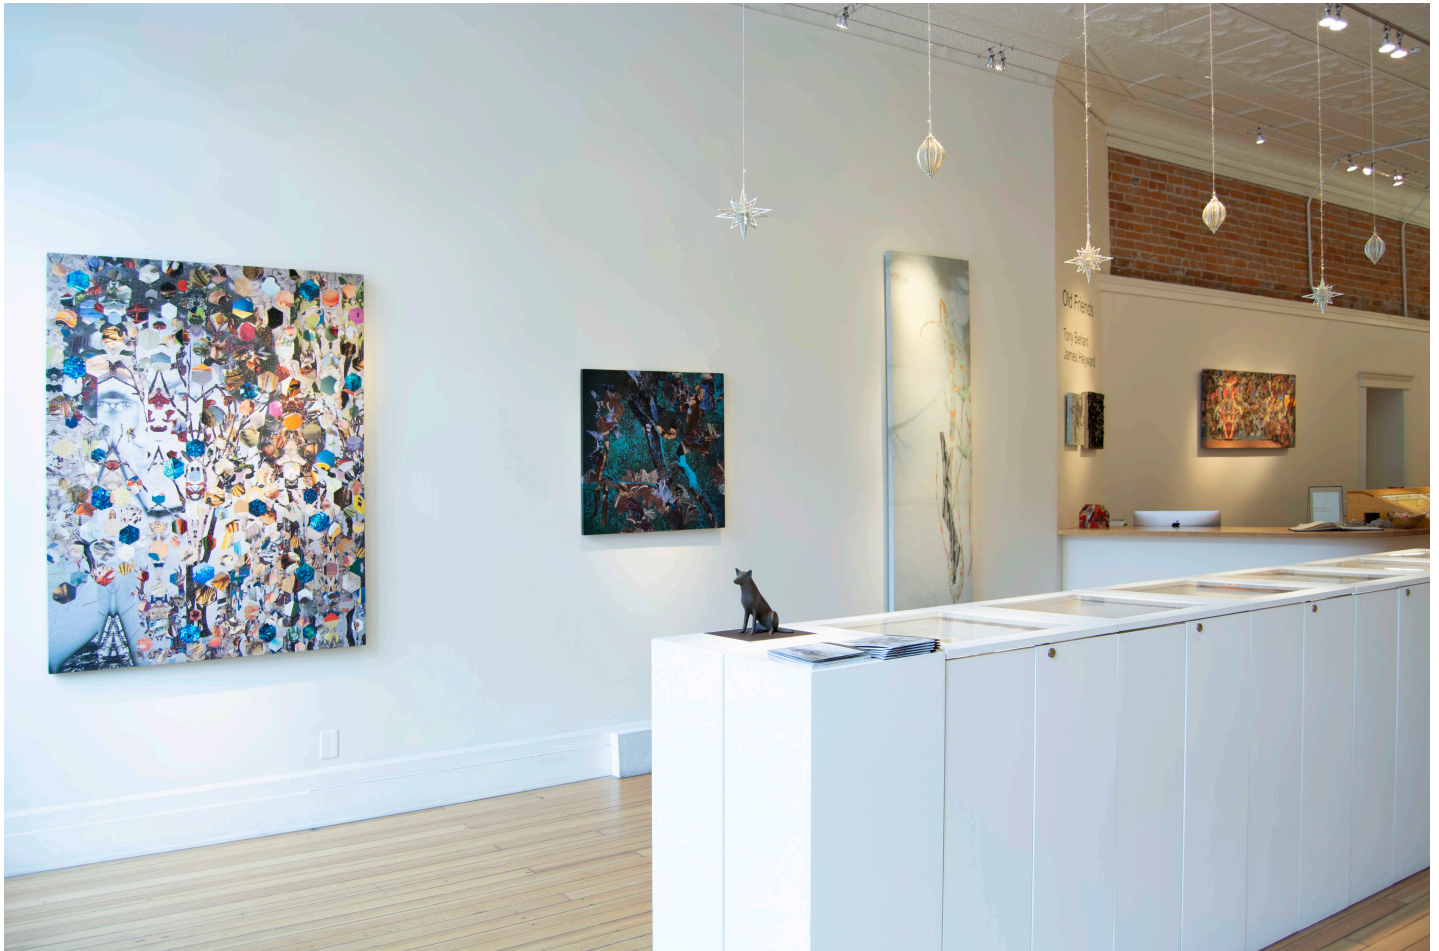

# TELLURIDE GALLERY OF FINE ART

T. (970)728-3300  
INFO@TELLURIDEGALLERY.COM  
WWW.TELLURIDEGALLERY.COM  
PO BOX 1900 130 EAST COLORADO AVE. TELLURIDE, CO 81435