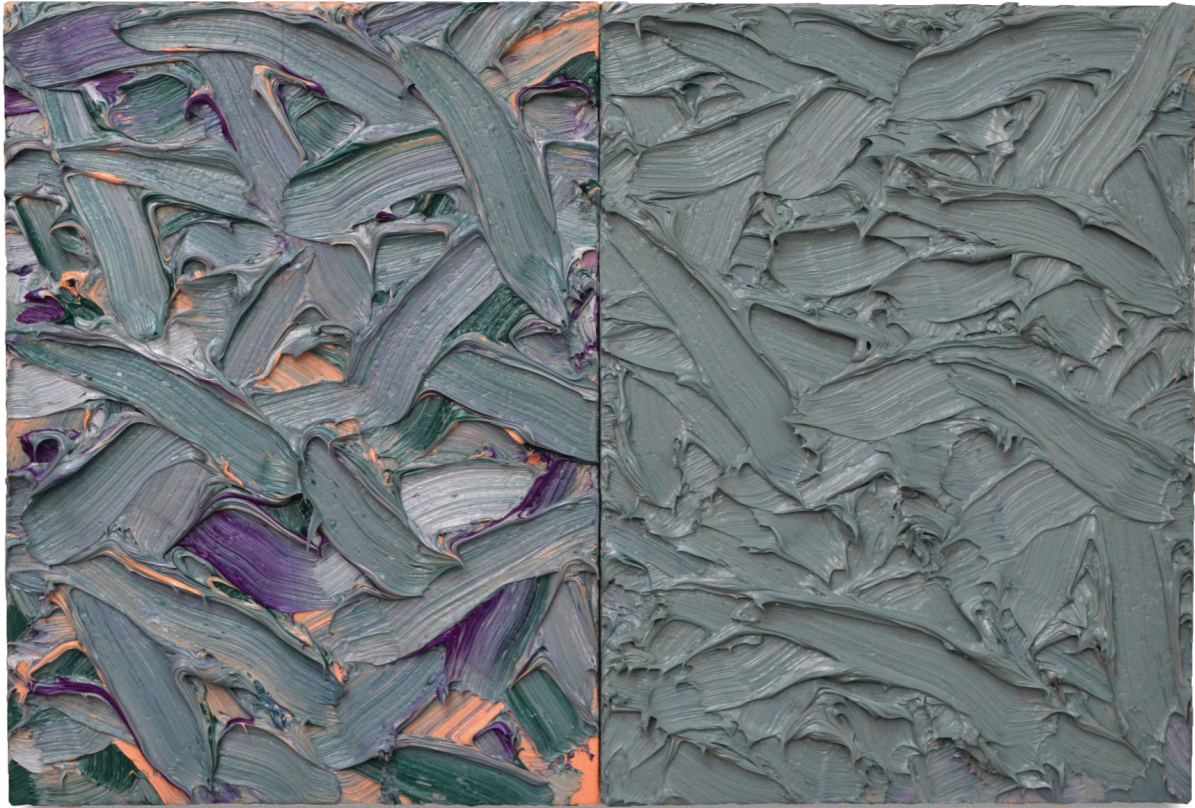

# TELLURIDE GALLERY OF FINE ART

James Hayward, *ABSTRACT DIPTYCH #31*, 2016  
oil on canvas on wood panels, 15 x 22 in. (38.1 x 55.9 cm)  
JH000023, \$12,000

T. (970)728-3300  
INFO@TELLURIDEGALLERY.COM  
WWW.TELLURIDEGALLERY.COM  
PO BOX 1900 130 EAST COLORADO AVE. TELLURIDE, CO 81435