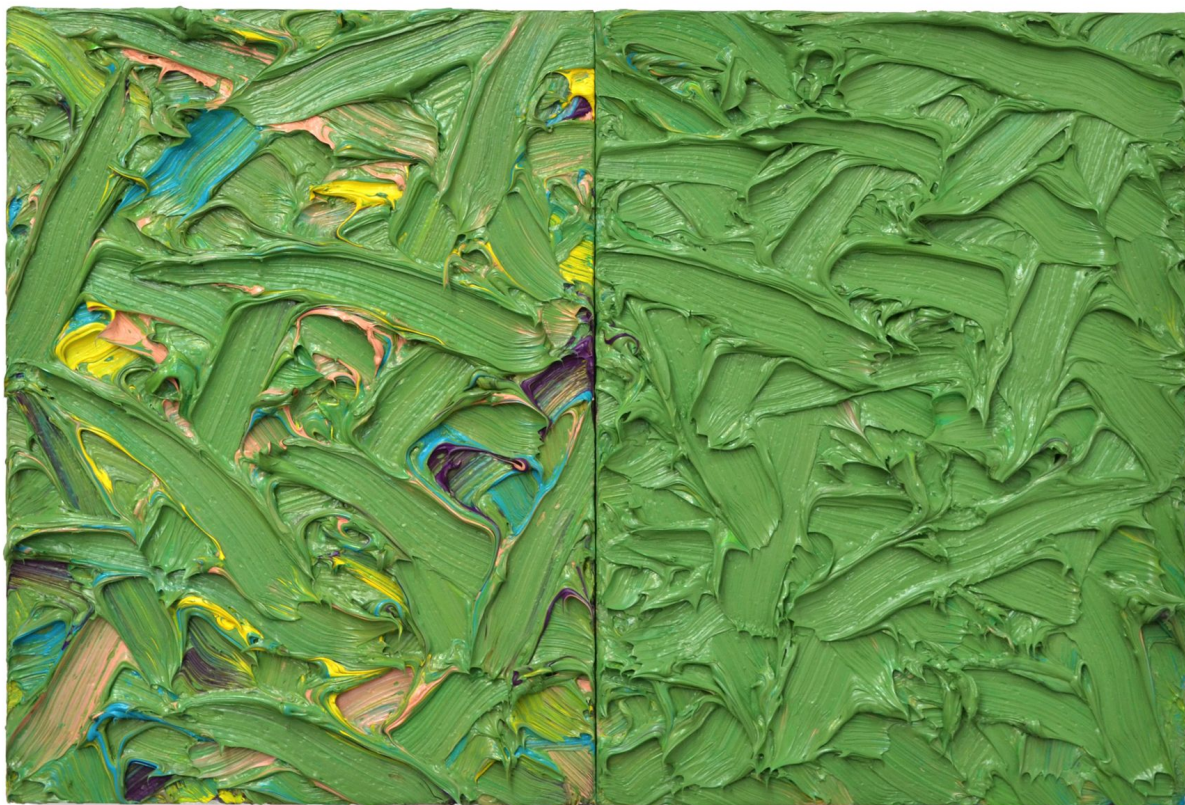

TELLURIDE GALLERY OF FINE ART

James Hayward, *ABSTRACT DIPTYCH #33*, 2016
oil on canvas on wood panels, 15 x 22 in. (38.1 x 55.9 cm)
JH000014, \$12,000

T. (970)728-3300
INFO@TELLURIDEGALLERY.COM
WWW.TELLURIDEGALLERY.COM
PO BOX 1900 130 EAST COLORADO AVE. TELLURIDE, CO 81435