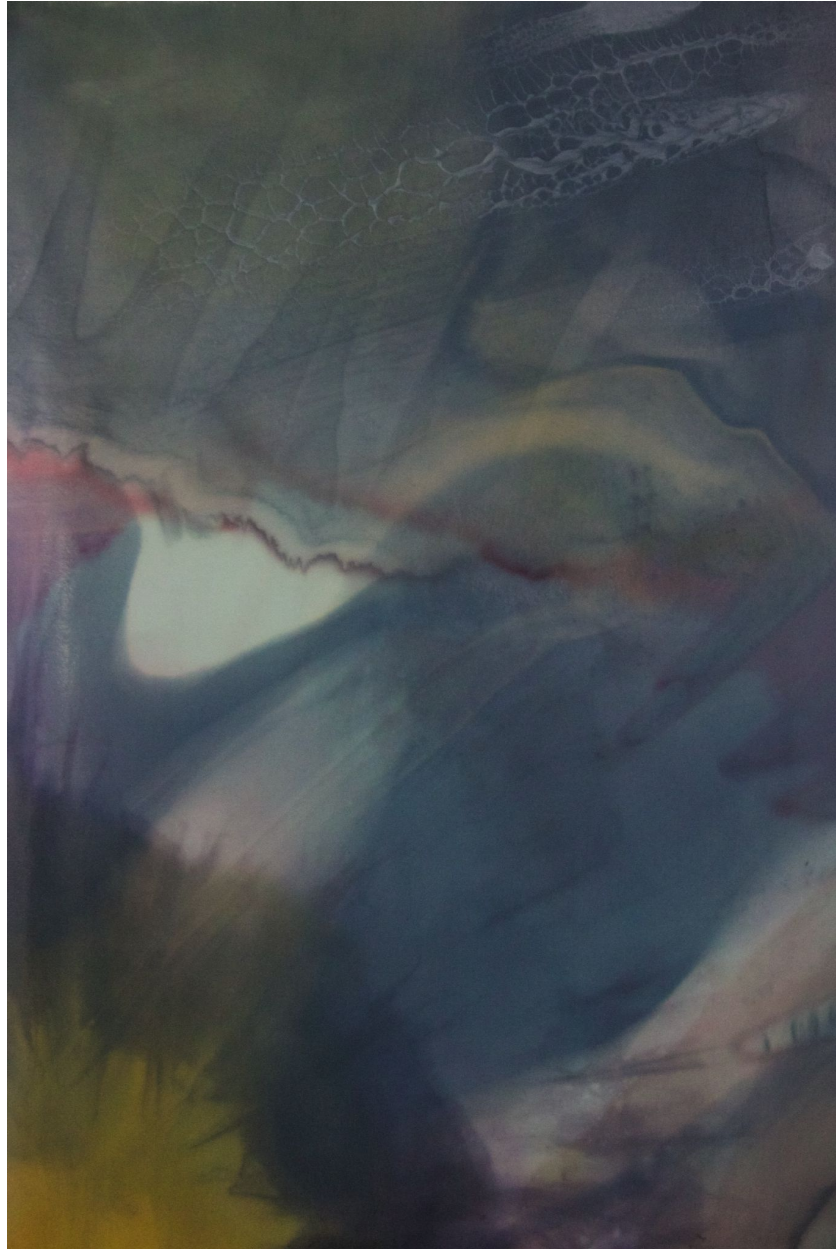

TELLURIDE GALLERY OF FINE ART

Jennifer Wolf, *Isolation S4*, 2020
minerals and dyes on silk canvas over panel, 24 x 16
in. (61 x 40.6 cm)
JWo000021, Price Upon Request

T. (970)728-3300
INFO@TELLURIDEGALLERY.COM
WWW.TELLURIDEGALLERY.COM
PO BOX 1900 130 EAST COLORADO AVE. TELLURIDE, CO 81435