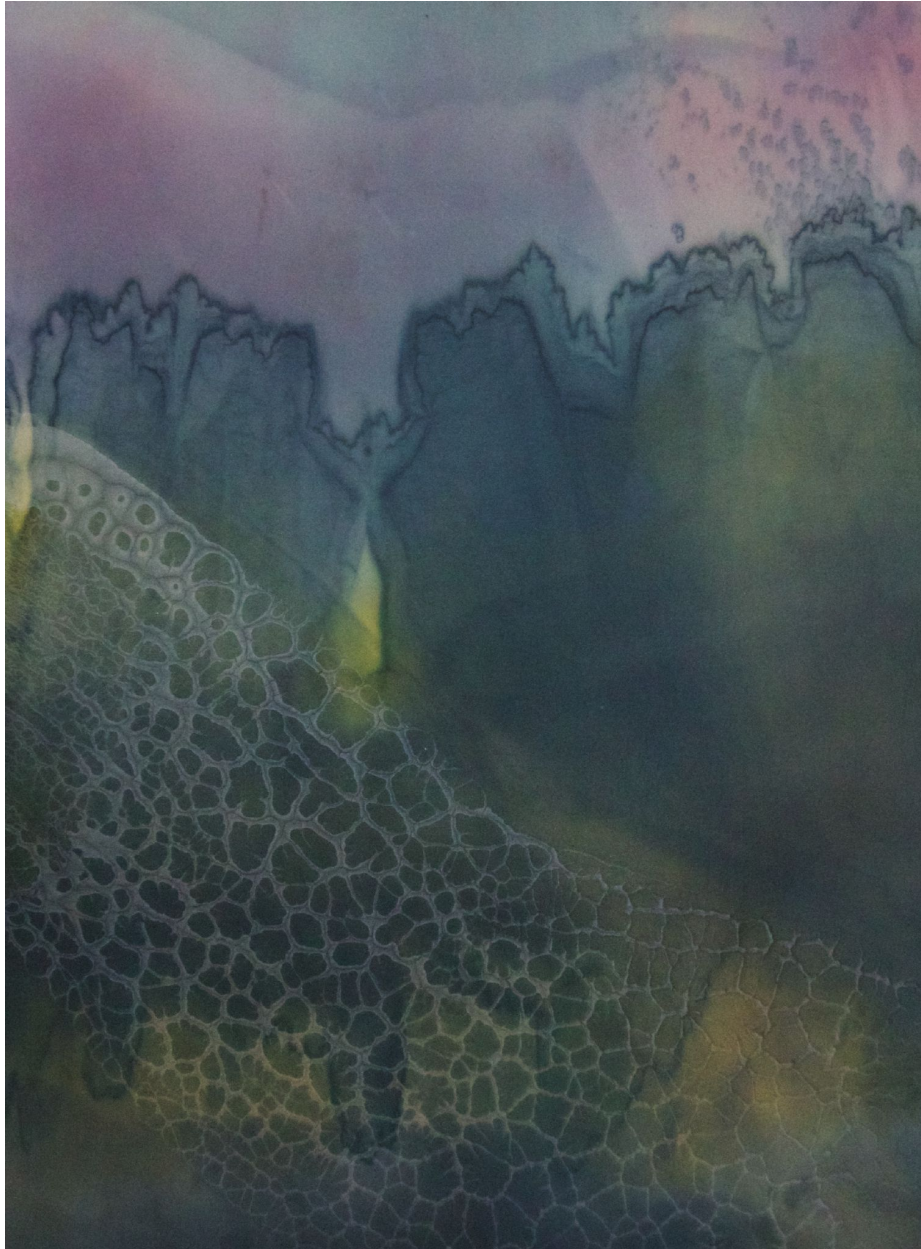

TELLURIDE GALLERY OF FINE ART

Jennifer Wolf, *Isolation S2*, 2020
minerals and dyes on silk canvas over panel, 14 x 18 in. (35.6
x 45.7 cm)
JWo000022, Price Upon Request

T. (970)728-3300
INFO@TELLURIDEGALLERY.COM
WWW.TELLURIDEGALLERY.COM
PO BOX 1900 130 EAST COLORADO AVE. TELLURIDE, CO 81435