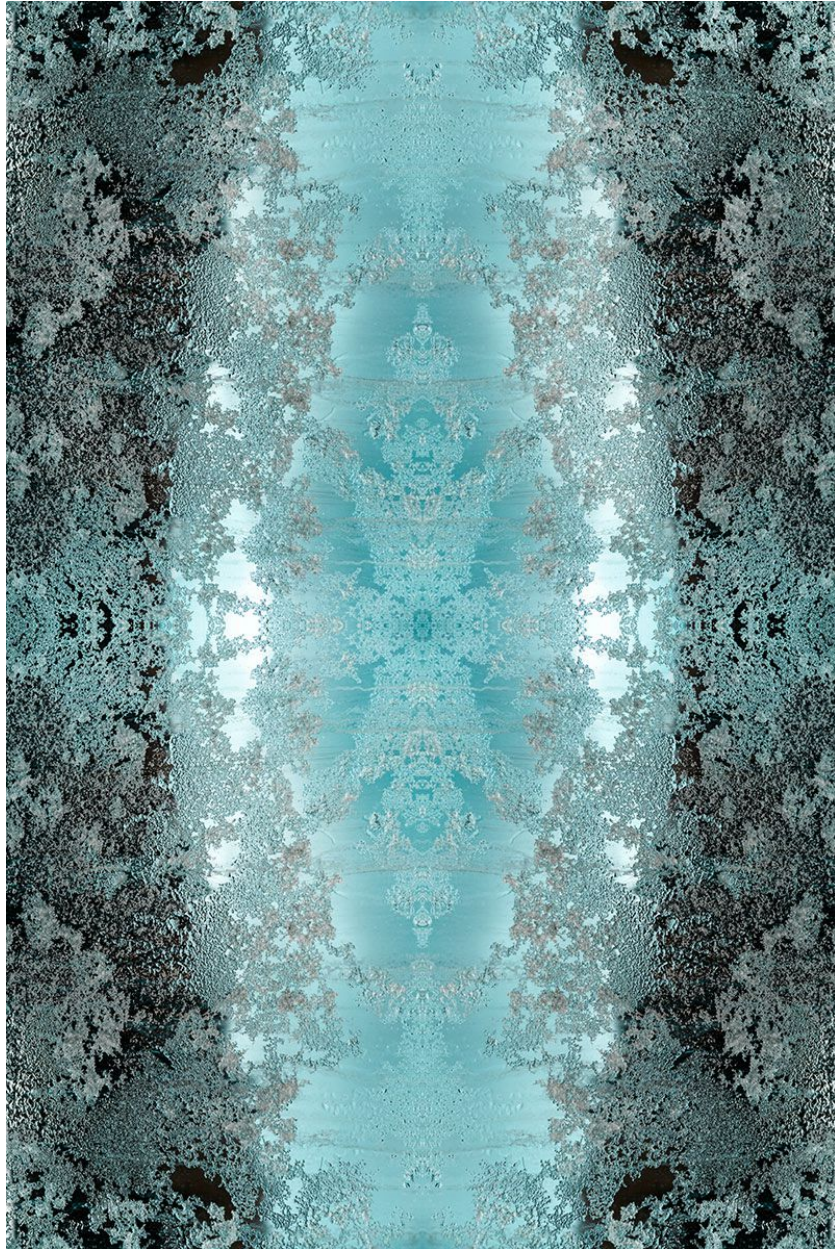

TELLURIDE GALLERY OF FINE ART

Carl Marcus, *Snow Pattern in Window*, 2019
light jet print, 28 x 18 1/2 in. (71.1 x 47 cm)
CaMa-000025, Price Upon Request

T. (970)728-3300
INFO@TELLURIDEGALLERY.COM
WWW.TELLURIDEGALLERY.COM
PO BOX 1900 130 EAST COLORADO AVE. TELLURIDE, CO 81435