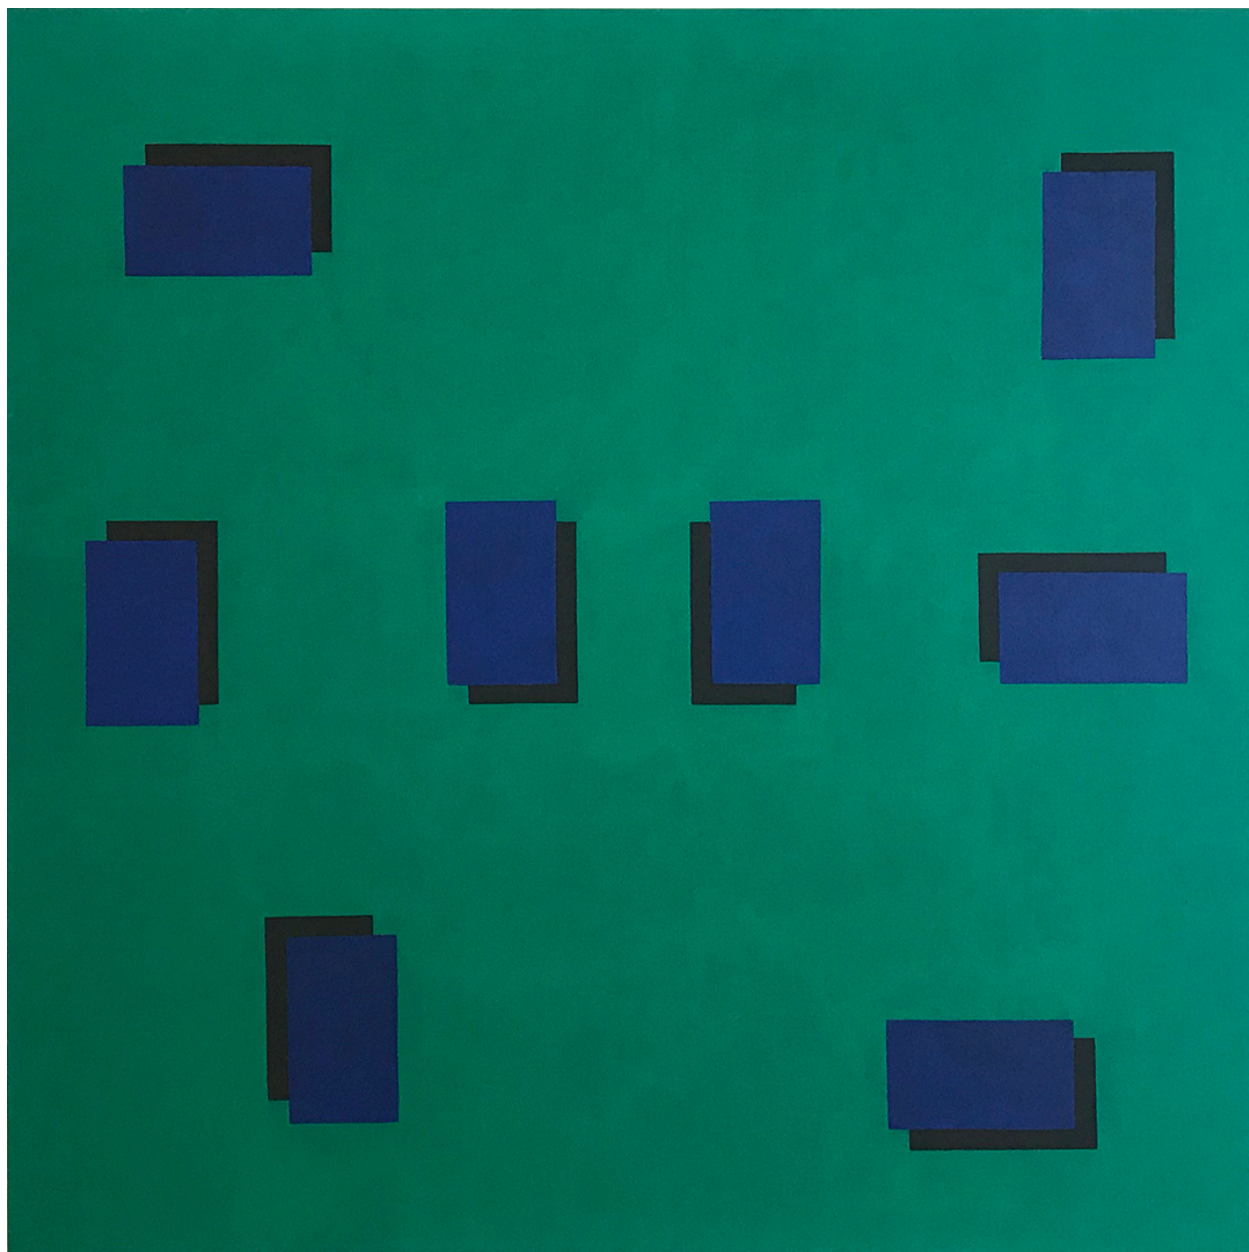

TELLURIDE GALLERY OF FINE ART

Edith Baumann, *Random Structure #12*, 2017
handground raw pigments on canvas, 60 x 60 in.
EDB-000007, Price Upon Request