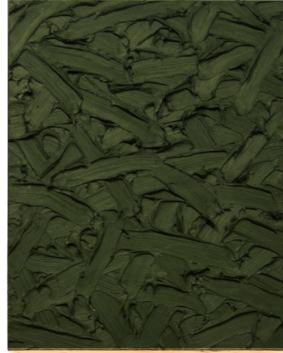

TELLURIDE GALLERY OF FINE ART

James Hayward, *GAWA #4*, 1990
oil on canvas on wood panels, 103 x 21 in.
(261.6 x 53.3 cm)
JH000020

T. (970)728-3300
INFO@TELLURIDEGALLERY.COM
WWW.TELLURIDEGALLERY.COM
PO BOX 1900 130 EAST COLORADO AVE. TELLURIDE, CO 81435