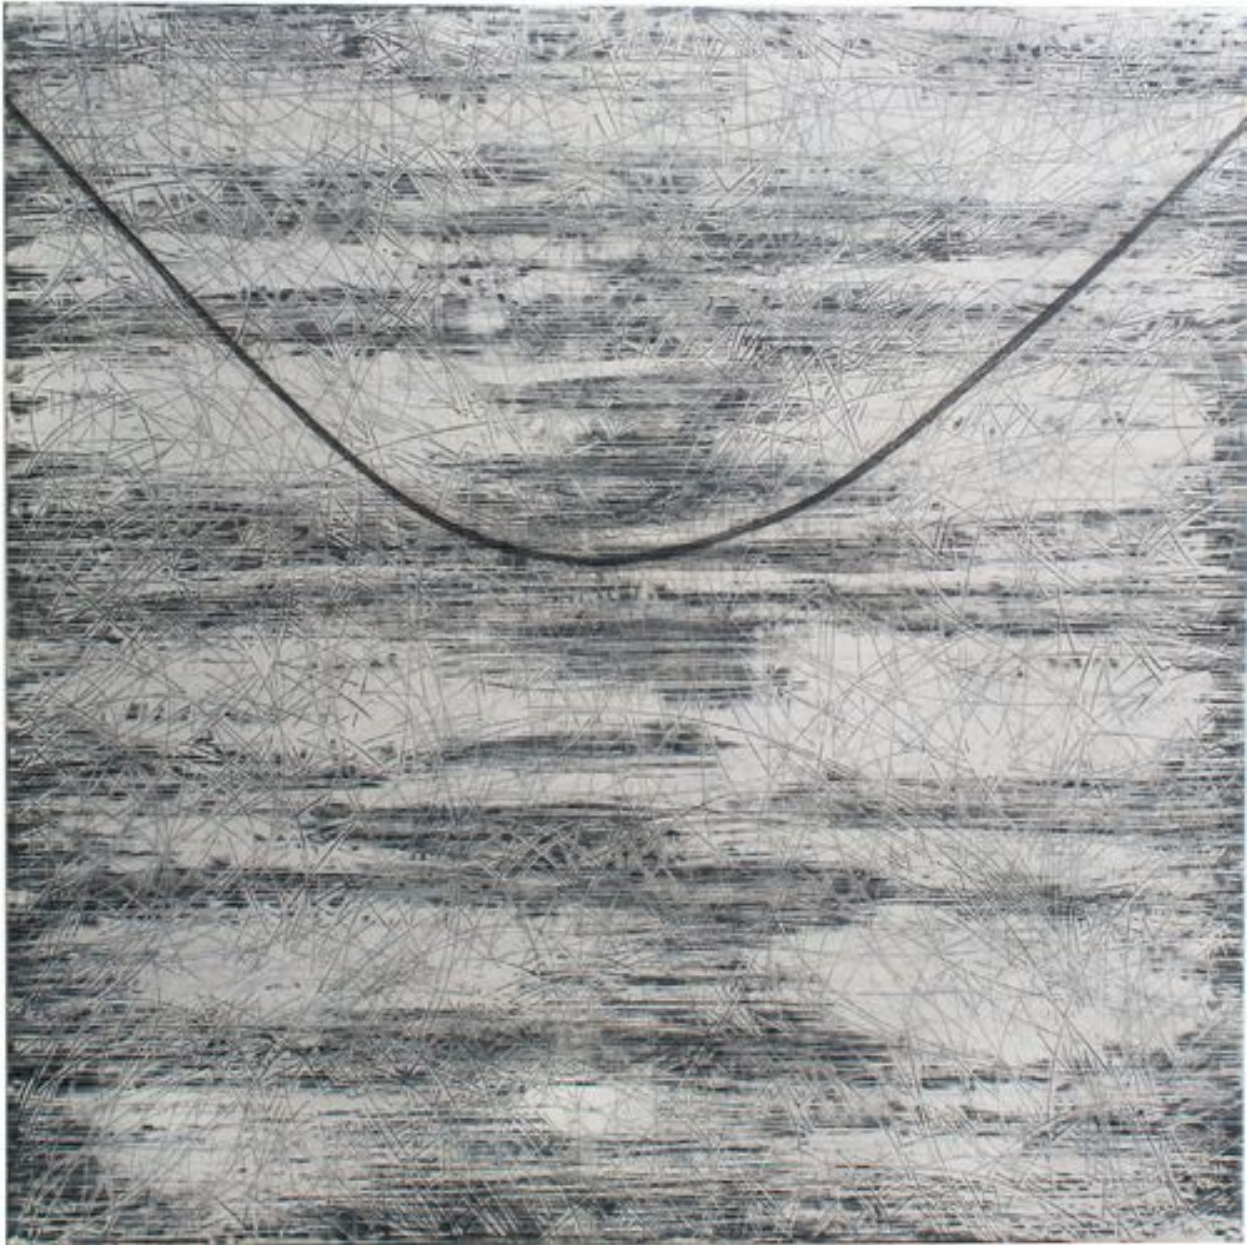

# TELLURIDE GALLERY OF FINE ART

Shawna Moore, *Garland*  
encaustic on panel, 40 x 40 in. (101.6 x 101.6 cm)  
ShM-000051

T. (970)728-3300  
INFO@TELLURIDEGALLERY.COM  
WWW.TELLURIDEGALLERY.COM  
PO BOX 1900 130 EAST COLORADO AVE. TELLURIDE, CO 81435