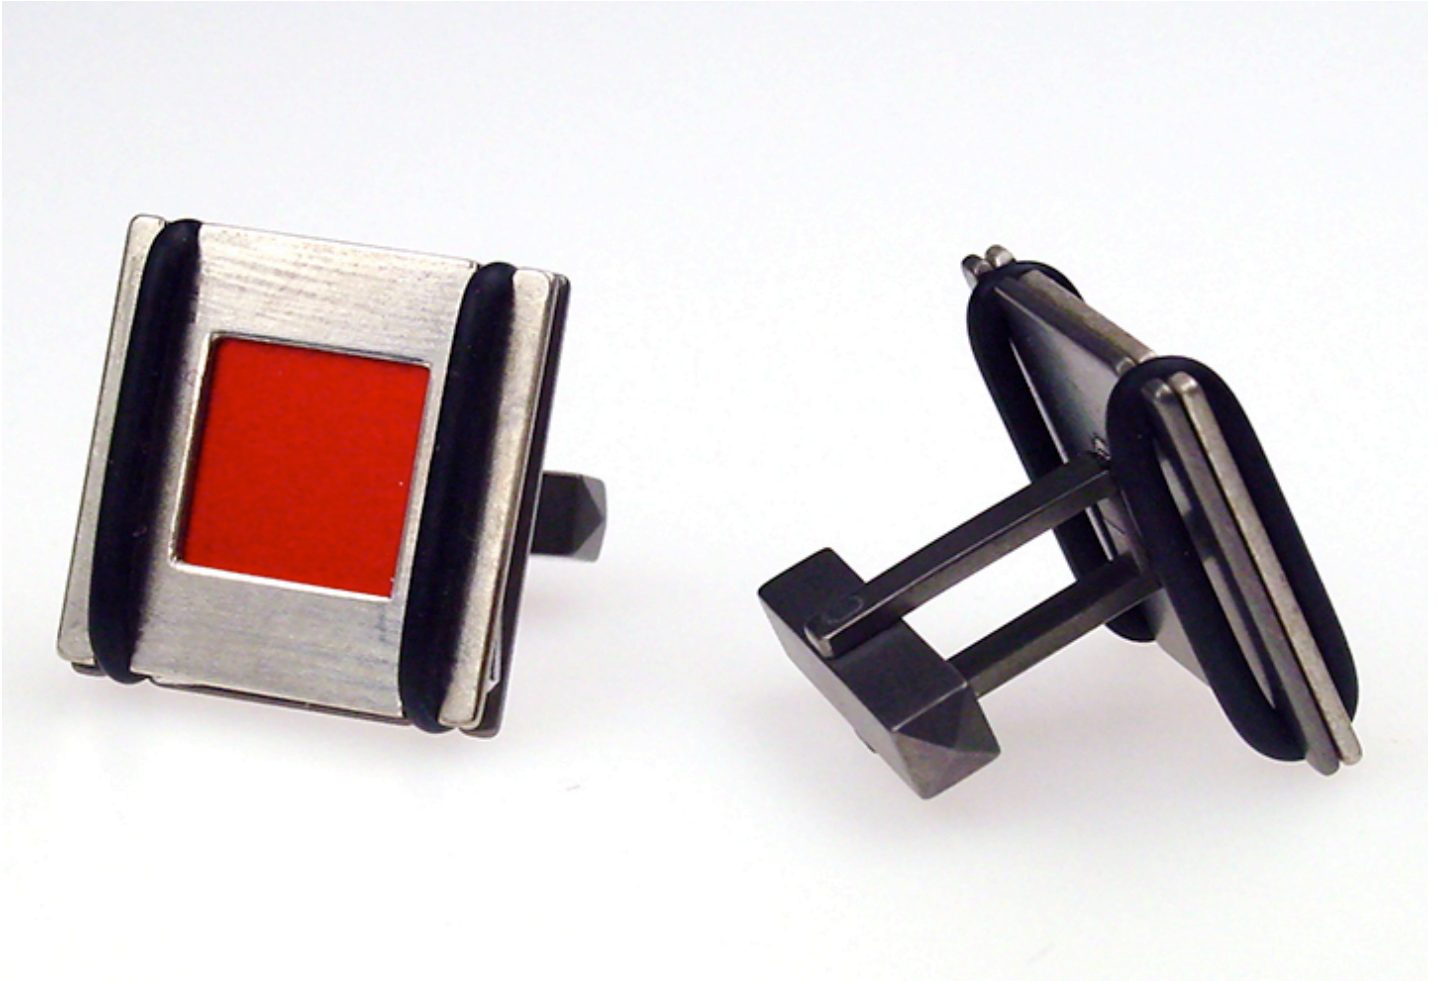

TELLURIDE GALLERY OF FINE ART

Matthesius & Barendse, *anodized aluminum cufflinks*
jewelry

T. (970)728-3300
INFO@TELLURIDEGALLERY.COM
WWW.TELLURIDEGALLERY.COM
PO BOX 1900 130 EAST COLORADO AVE. TELLURIDE, CO 81435