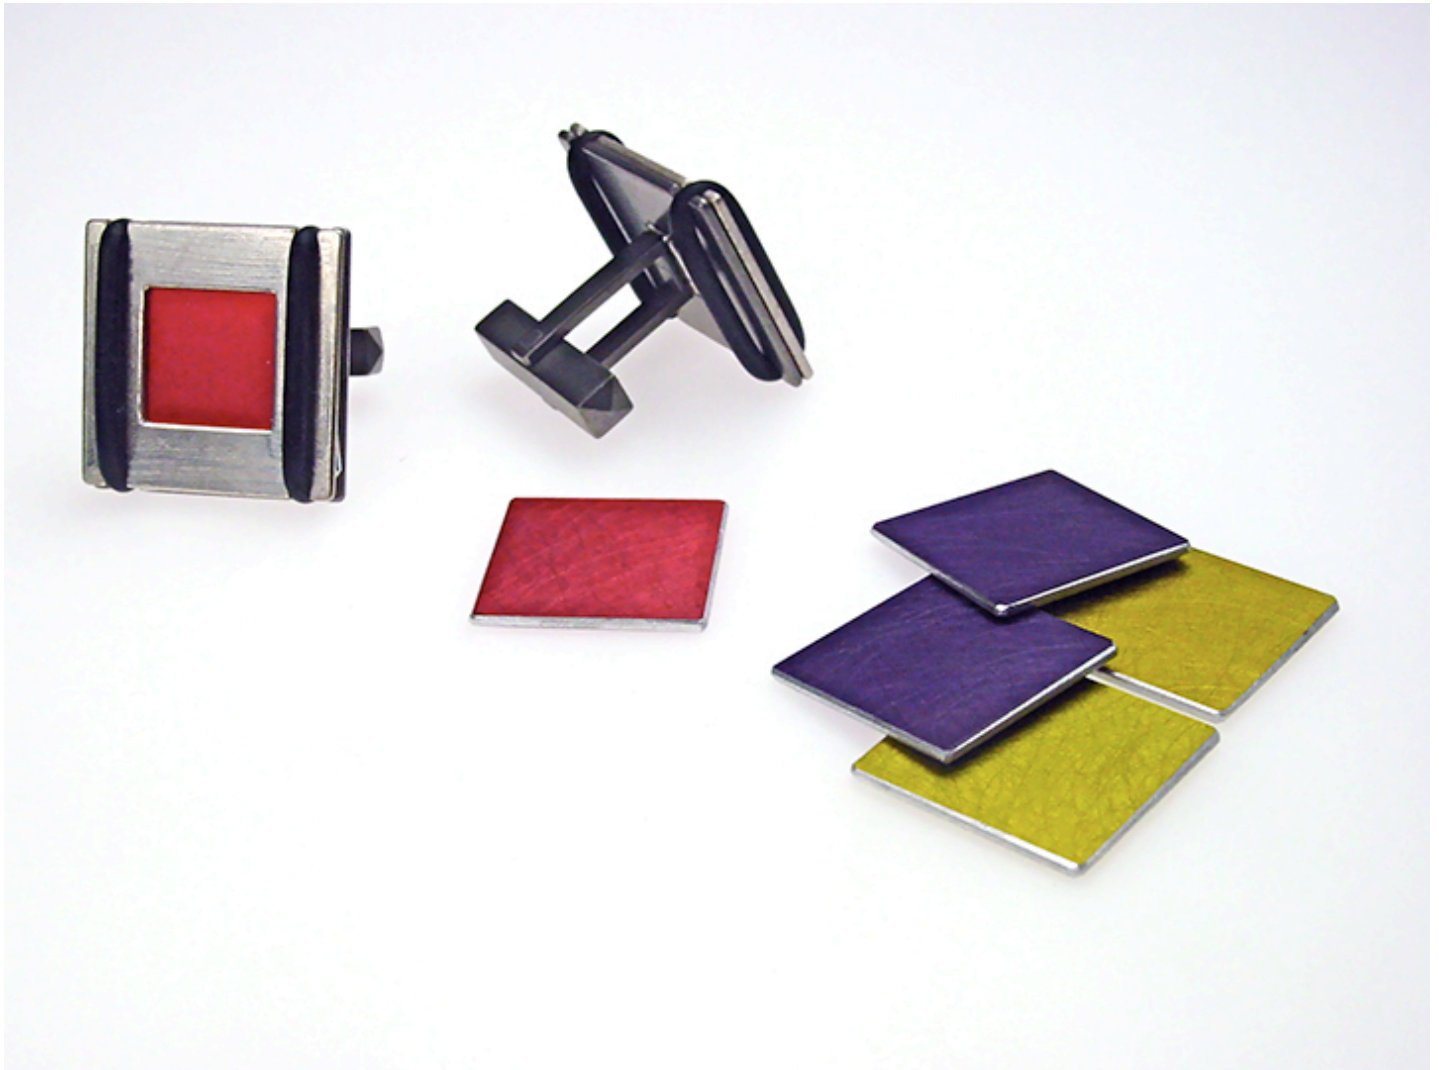

TELLURIDE GALLERY OF FINE ART

Matthesius & Barendse, *anodized aluminum cufflinks*
jewelry

T. (970)728-3300
INFO@TELLURIDEGALLERY.COM
WWW.TELLURIDEGALLERY.COM
PO BOX 1900 130 EAST COLORADO AVE. TELLURIDE, CO 81435